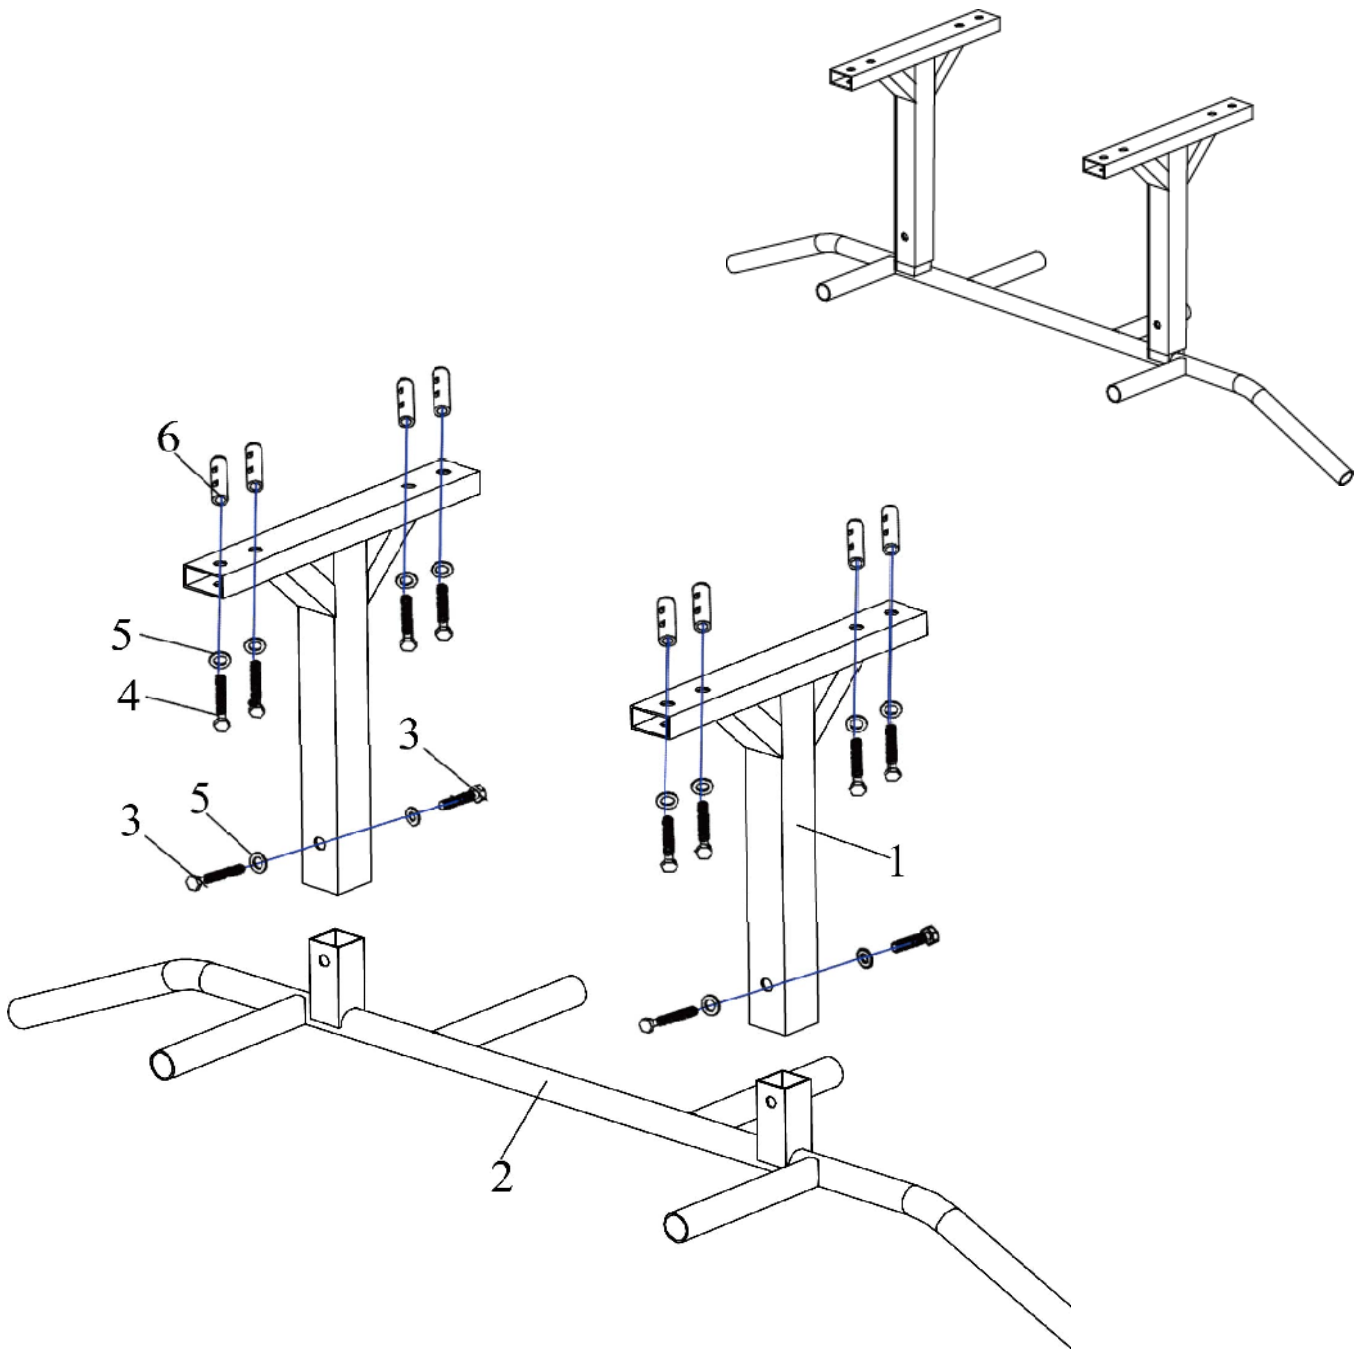

CHIN UP BAR

PART LIST

1	Main Frame	2
2	Handle Bar	1
3	M8x15 Hex Bolt	4
4	M8x90 Bolt	8
5	M8 Washer	12
6	Nylon Pipe	8